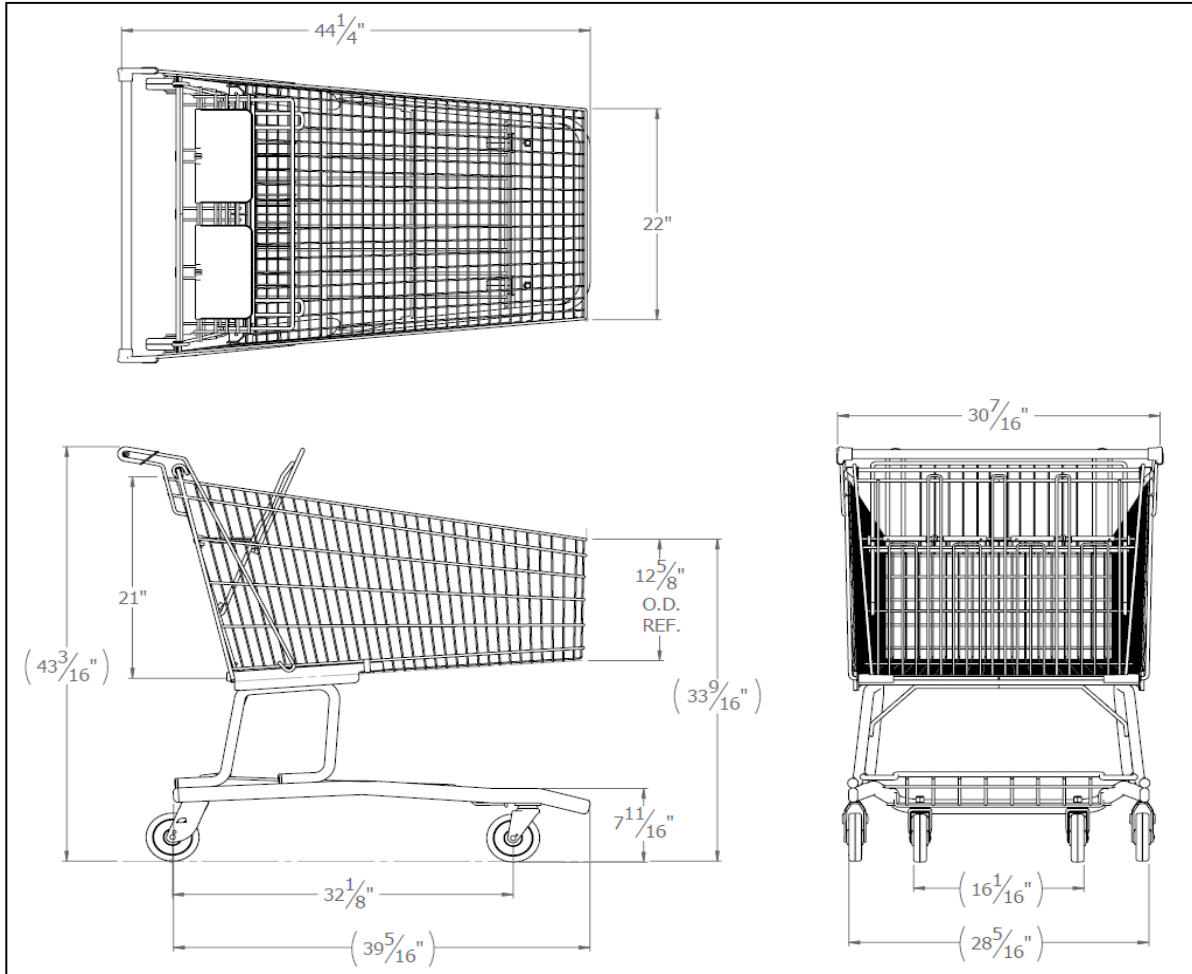

MODEL #7142W

wanzi

TECHNIBILT cart

CAPACITY

Total Capacity: 24,400 in³ (351 liters)
Basket Capacity: 15,000in³ (246 liters)
Under Basket Capacity: 6,400 in³ (105 liters)
Nesting: 13 1/4" (33.7 cm)
Weight: 71.5 lbs (32.4 kg)

STANDARD FEATURES

Tech Seal Coating Process
Child Seating Area
Top Corner Bumpers
Handle With Logo
Leg Hole Closure With ASTM Safety Message
ASTM Approved Seat Belt
Welded in Lower Grill
Assortment of Accessory Colors
5" Wheels Standard
StarBox Coin Lock

OPTIONS

Assortment of Tech Seal Colors
Full Length Bumpers
5 Panel Nylon Seat Belt
Friction Wheels
Seat Belt With Logo
Anti-Static Wheels
Anti-Static Cable
Escalator/Walkalator Wheels
Factory Installed Cart Containment Wheels

Carts per 53' Trailers = 272 2 layer stacking