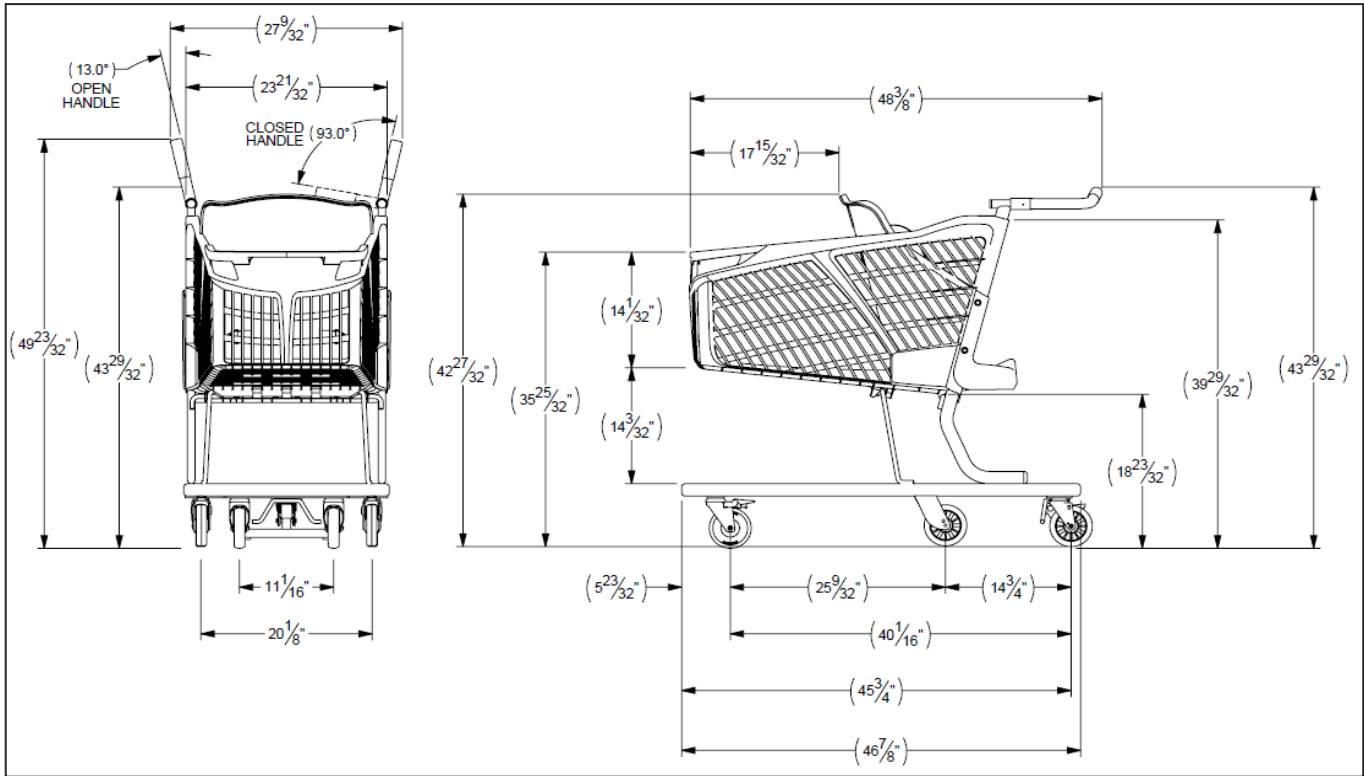

CAROLINE'S CART

TECHNIBILT cart

CAPACITY

Basket Capacity: 6,000 in³ (98 liters)
Seat Capacity: 35 lbs to 250 lbs (15.9 kg to 113.4 kg)
Weight: 78 lbs (35.4 kg)

STANDARD FEATURES

Tech Seal Coating Process
Seating Area for occupant from 35 lbs to 250 lbs
Swivel handle allow for easy placement of occupant
Front Swivel wheels have an integrated brake
Rear Foot Brake
Lower Grill
5" Wheels Standard

OPTIONS

Assortment of Basket Colors
Imprinted logos available in white print
5 Point Nylon Seat Belt
Plastic Cup Holder
Basket Divider