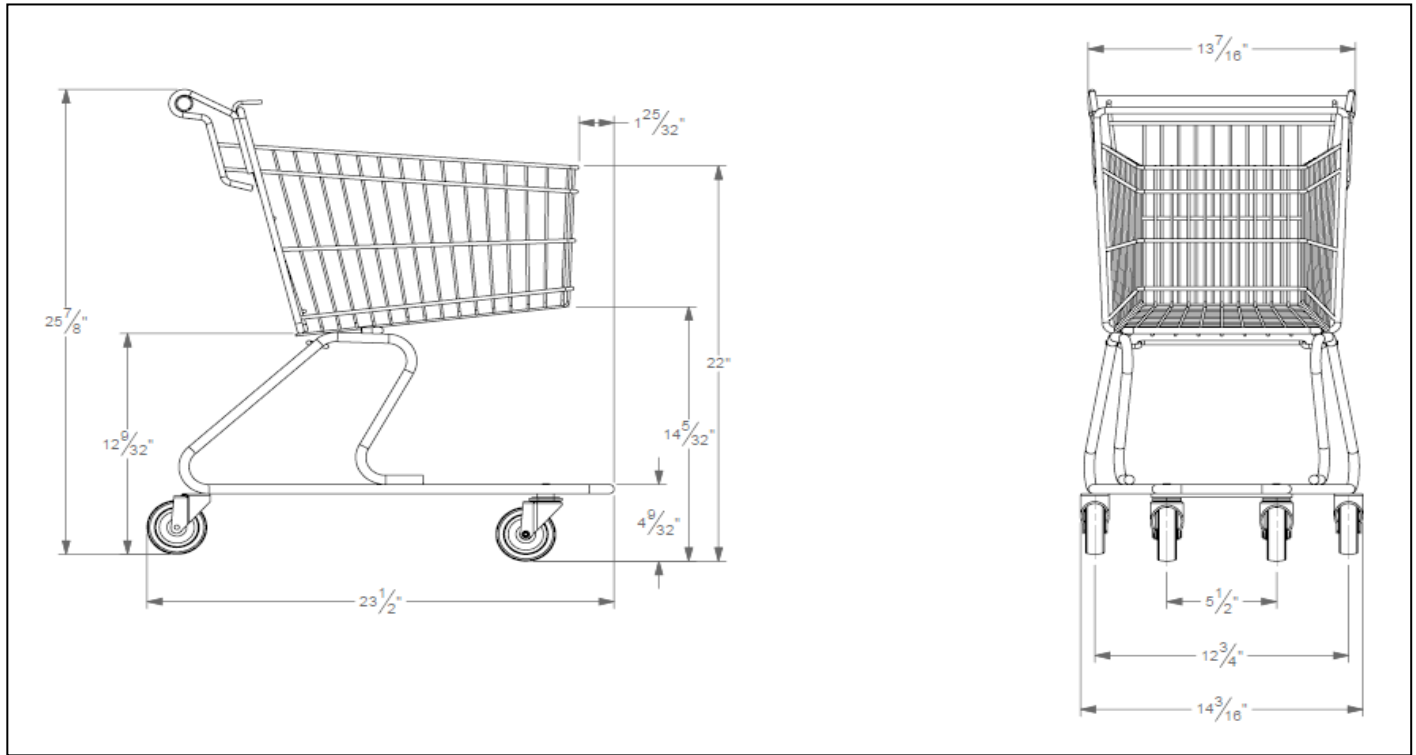

Baby Cart (6825)

wanzi

TECHNIBILT cart

CAPACITY

Total Capacity: 1,280 in³ (21 liters)
Basket Capacity: 1,280 in³ (21 liters)
Nesting: 4 1/2" (11.4 cm)
Weight: 15.5 lbs (7.1 kg)

No other options available

STANDARD FEATURES

Powder Coating
3" Value Wheels
Available colors, Red, Gray, Black, Neon Green
Black handle no print

Minimum order quantity 3