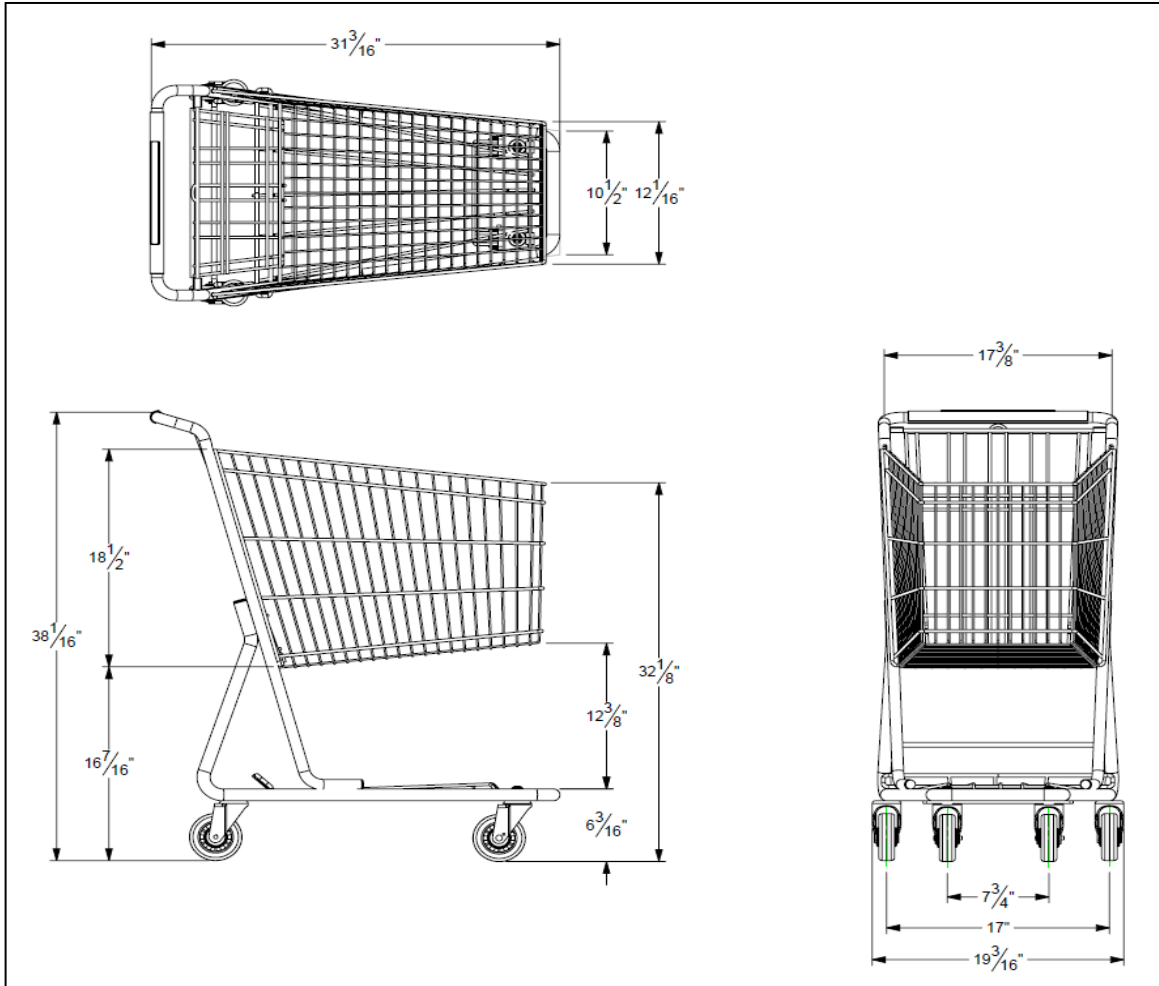

MODEL #1737

wanzi

TECHNIBILT cart

CAPACITY

Total Payload: 7,530 in³ (124 liters)
Basket Capacity: 5,350 in³ (88 liters)
Nesting: 8 $\frac{7}{16}$ " (21.4 cm)
Weight: 32 lbs (14.5 kg)

STANDARD FEATURES

Tech Seal Coating Process
Child Seating Area
Top Corner Bumpers
Handle with Logo
Leg Hole Closure with ASTM Approved Safety Message
ASTM Approved Seat Belt
Lower Grill
Assortment of Plastic Accessory Colors
4" Wheels Standard

OPTIONS

Assortment of Tech Seal Colors
Full Length Bumpers
Logo On Leg Hole Closure
5 Panel Nylon Seat Belt
Seat Belt With Logo
Cart Locks
Anti-Static Cable
Infant Seat Carrier

Note: Friction Wheels and Cart Containment
Wheels are not available on carts standard with
4" Wheels

Carts per 53' Trailers = 750